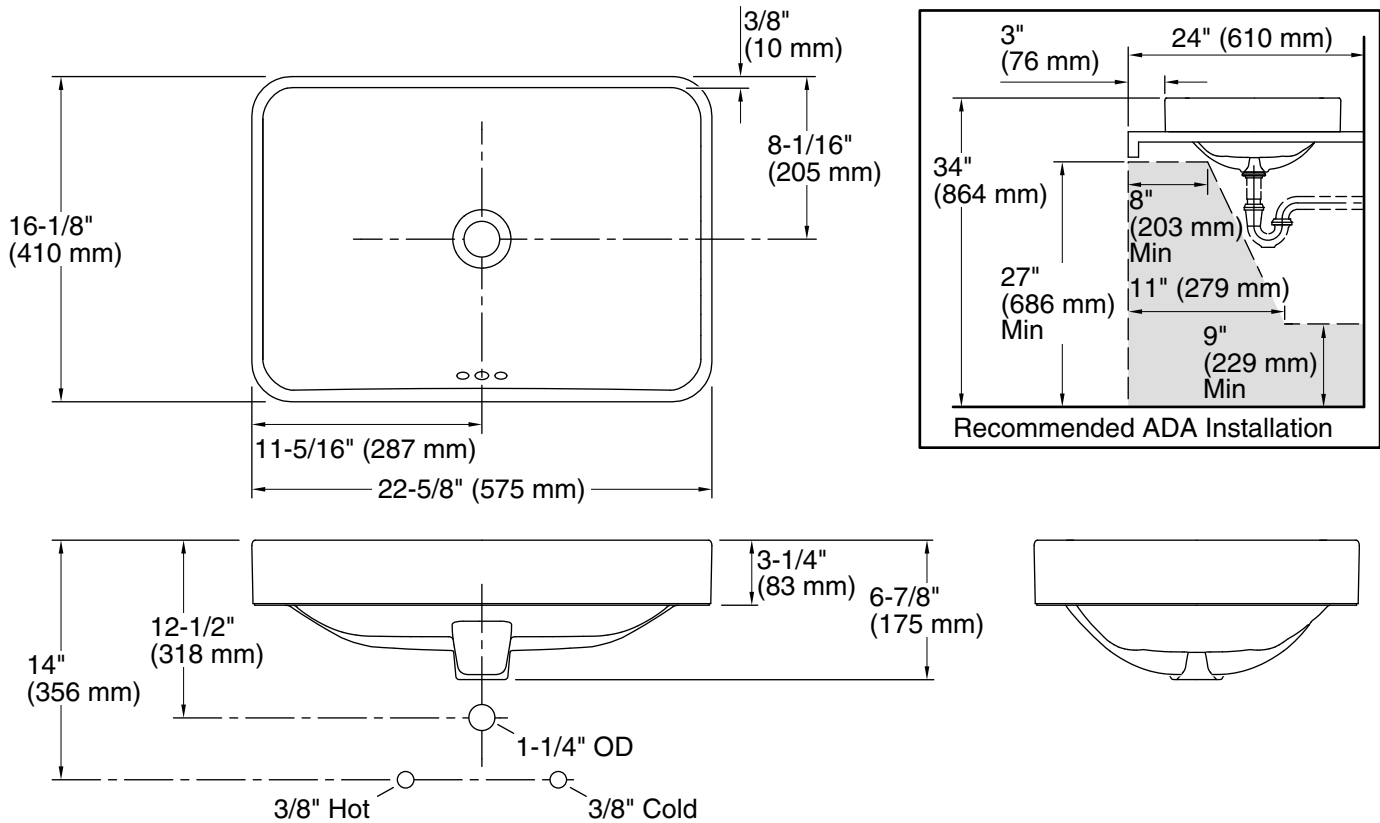

Features

- No faucet holes; requires wall- or counter-mount faucet

Material

- Vitreous china

Installation

- Drop-in or vessel

ADA

CSA B651

Color tiles intended for reference only.

Color	Code	Description
-------	------	-------------

0

White

96

Biscuit

7

Black Black™

Technical Information

All product dimensions are nominal.

Bowl configuration:	Single
Installation:	Vessel
Bowl area (Only):	Length: 21-7/8" (556 mm) Width: 15-3/8" (391 mm) Bowl depth: 5" (127 mm) With overflow: Yes Water depth: 3-1/4" (83 mm)
With overflow:	Yes
Template:	1245920-7, required, included